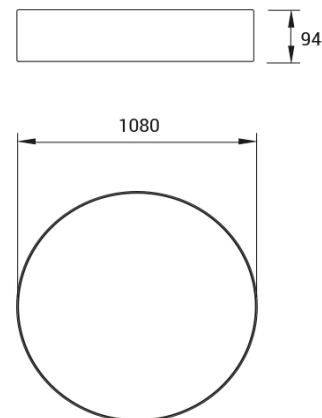

## BEN MAXI IP40 PG

Frosted Acryl-Satiné impact resistant.

CODE		FLUX	SIZE	CERTIFICATIONS
10PG185K4EM	185W 4000K	24420lm	Ø 1080mm	   