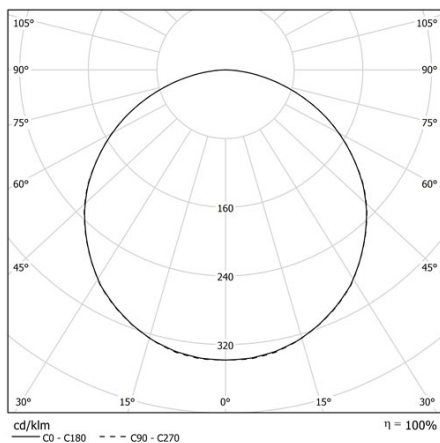

## BEN MAXI IP40 PG

Frosted Acryl-Satiné impact resistant.

CODE		FLUX	SIZE	CERTIFICATIONS
10PG185K4EM	185W 4000K	24420lm	Ø 1080mm	   