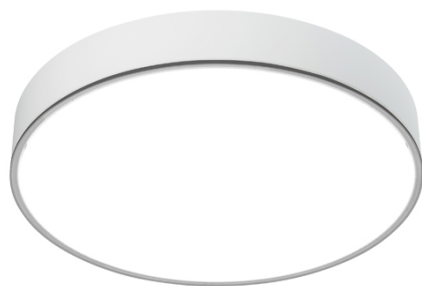

## BEN MAXI IP40 PG

Frosted Acryl-Satiné impact resistant.

CODE		FLUX	SIZE	CERTIFICATIONS
10PG185K4EM	185W 4000K	24420lm	Ø 1080mm	   

### Optics

PG diffuser with frosted Acryl-Satiné and impact resistant diffuser UGR<22.

### Body

Spun aluminum with epoxy powder coating.